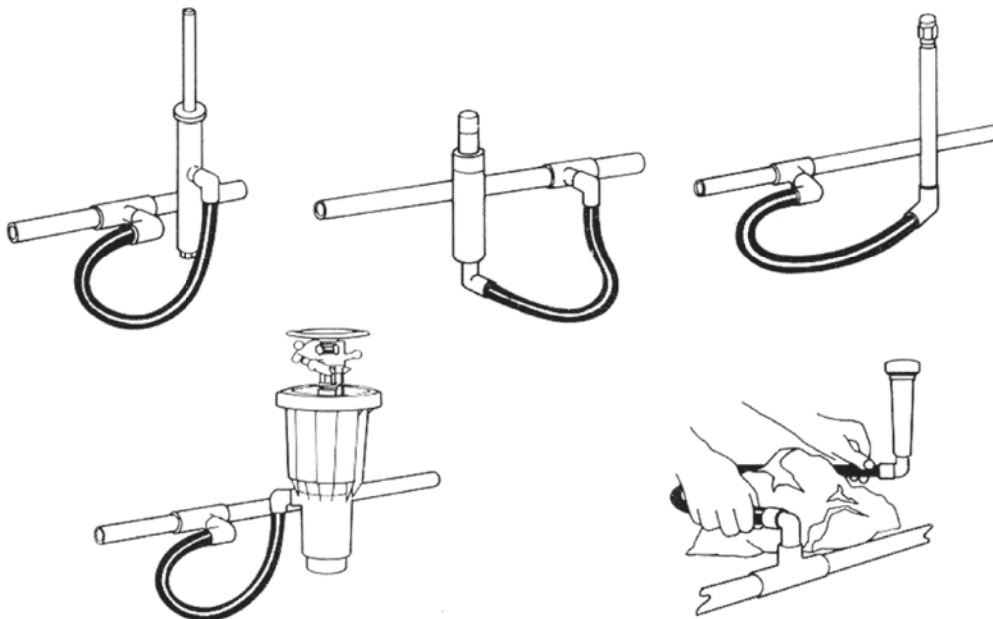

Super Blue Flex Hose

Features

- Very low density polyethylene
- High flexibility
- The reels are wound to allow unwinding from center of coil
- Compatible with all fittings ranges of: Toro, Rain Bird, Olson E-Z-Ell, Dura

Specifications

- Reel length: 30 m
- Inside tube diameter 12,5 mm
- Minimum wall thickness 2,4 mm
- Maximum working pressure, 5,5 bar at 35°C

EXAMPLES OF INSTALLATION

Codification

Code	Description
EHD1295-010-D	Super Blue Flex Hose - flexible reel 30 m